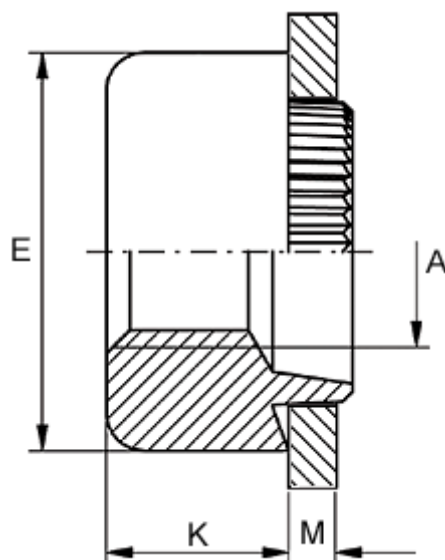

Article number: 12735000025700

Description: KLEE-coil 735 000 025.700  
M2,5 Light-alloy metal

## Measures

---

Female thread A	= M2,5
Height K	= 3.0
Outer diameter E	= 6.0
Plate thickness	= 4.1 to 4.3
Recommended bore diameter +0.05	= 4.0